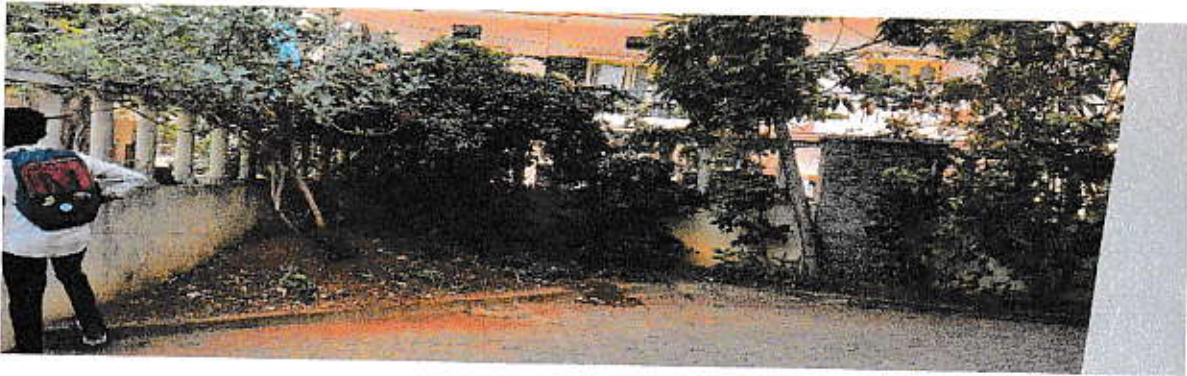

JANATHA EDUCATION SOCIETY (R)

VIVEKANANDA COLLEGE OF LAW

Recognised by Bar Council of India & Affiliated to Karnataka State Law University, Hubballi

12/1, 3rd Cross, Maruthi Extension, Gayathrinagar, Bengaluru - 560 021

Phone : 080-23323303 E mail : vivekanandacollegeoflaw@gmail.com Website : www.vcljes.edu.in

Landscaping with trees and plants

Principal

VIVEKANANDA COLLEGE OF LAW
12/1, 3rd Cross, Maruthi Extn
Gayathri Nagar, Bengaluru-560 021